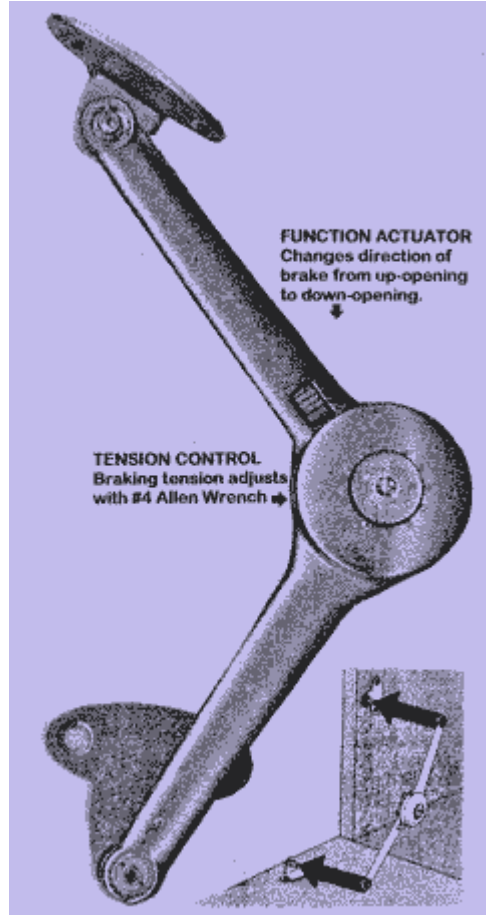

DELTA

....the amazing lid stay that's
convertible!
reversible!
adjustable!
demountable!

- Mount the brackets separately? YES!
- Precisely adjust the braking power? YES!
- Switch a left-hand to right-hand? YES!
- Stop the lid at intermediate positions? YES!
- Switch a lift-up stay to a drop stay? YES!

* Strong, die-cast nickel-plated zamak for lids up to 20 lbs!
Lighter lids require only one fitting. Only 8" long overall.

* All holes on 32mm centers and can be placed either 27mm or 32mm from the leading edge for users of the 32mm combination drilling system.

* Application has been made simple since brackets are fastened to the cabinet separately and then snap onto the fitting!

* Angle of opening varied from 75° to 90° by relocation of brackets and varies, according to type of hinge used.

* Adjusts from sliding, braking action to hold at intermediate positions.

* Reverses tension direction from LIFT-UP to DROP-DOWN function.

* Fastens interchangeably, LEFT to RIGHT.

CONFIGURATION OF FITTING