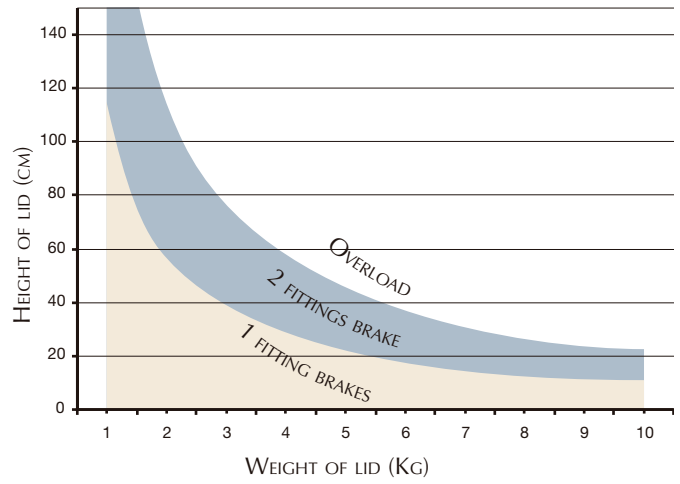

LIFTABLE TO 90° LID