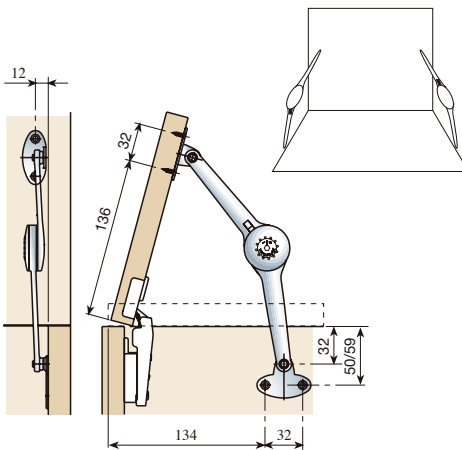

TECHNICAL DATA

LIFTABLE TO 90° LID