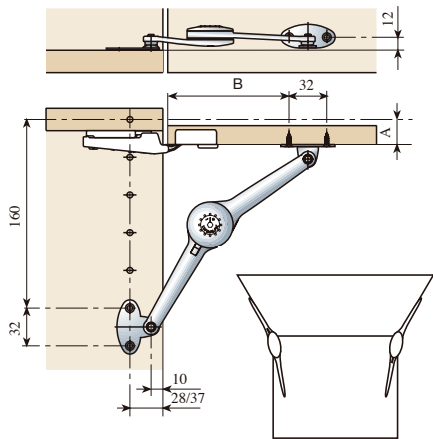

* Application has been made simple since brackets are fastened to the cabinet separately and then snap onto the fitting!

* Angle of opening varied from 75° to 90° by relocation of brackets and varies, according to type of hinge used.

DEPENDING ON THE FORCE ADJUSTMENT, A VARIETY OF POSITIONS CAN BE ACHIEVED WITH THE 4 MM ALLEN SCREW (B), FROM SIMPLY BRAKING THE DOOR WHEN DROPPING TO THE INTERMEDIATE POSITIONING OF THE DOOR.

ASSEMBLY

THE FITTING IS VERY EASY TO ASSEMBLE. WHEN THE BRACKETS HAVE BEEN SCREWED IN PLACE INDEPENDENTLY, THE FITTING CAN BE FITTED INTO THEM MANUALLY, AND IT CAN THEREFORE BE SUPPLIED SEPARATELY.

TECHNICAL DATA

LIFTABLE TO 90° LID

LIFTABLE TO 75° LID

LIFTABLE TO 90° DOOR

A	B
8	90
9	91
10	92
11	93
12	95
13	96
14	97
15	98
16	99
17	100
18	101
19	102
20	103
21	103
22	104
23	105
24	105
25	106

LIFTABLE TO 75° DOOR

A	B
8	132
9	133
10	134
11	135
12	137
13	138
14	139
15	140
16	141
17	142
18	143
19	143
20	144
21	144
22	145
23	146
24	146
25	147