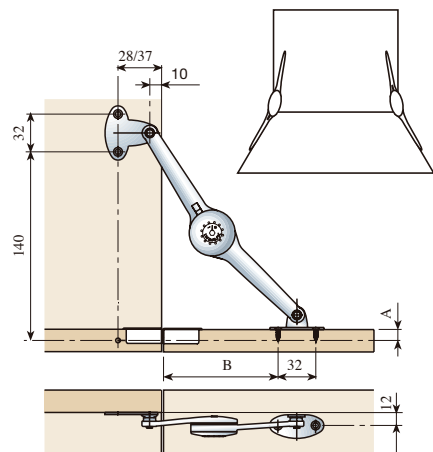

* Application has been made simple since brackets are fastened to the cabinet separately and then snap onto the fitting!

* Angle of opening varied from 75° to 90° by relocation of brackets and varies, according to type of hinge used.

DEPENDING ON THE FORCE ADJUSTMENT, A VARIETY OF POSITIONS CAN BE ACHIEVED WITH THE 4 MM ALLEN SCREW (B), FROM SIMPLY BRAKING THE DOOR WHEN DROPPING TO THE INTERMEDIATE POSITIONING OF THE DOOR.

ASSEMBLY

THE FITTING IS VERY EASY TO ASSEMBLE. WHEN THE BRACKETS HAVE BEEN SCREWED IN PLACE INDEPENDENTLY, THE FITTING CAN BE FITTED INTO THEM MANUALLY, AND IT CAN THEREFORE BE SUPPLIED SEPARATELY.

TECHNICAL DATA

LIFTABLE TO 90° LID

LIFTABLE TO 75° LID

LIFTABLE TO 90° DOOR

A	B
8	90
9	91
10	92
11	93
12	95
13	96
14	97
15	98
16	99
17	100
18	101
19	102
20	103
21	103
22	104
23	105
24	105
25	106

LIFTABLE TO 75° DOOR

A	B
8	132
9	133
10	134
11	135
12	137
13	138
14	139
15	140
16	141
17	142
18	143
19	143
20	144
21	144
22	145
23	146
24	146
25	147