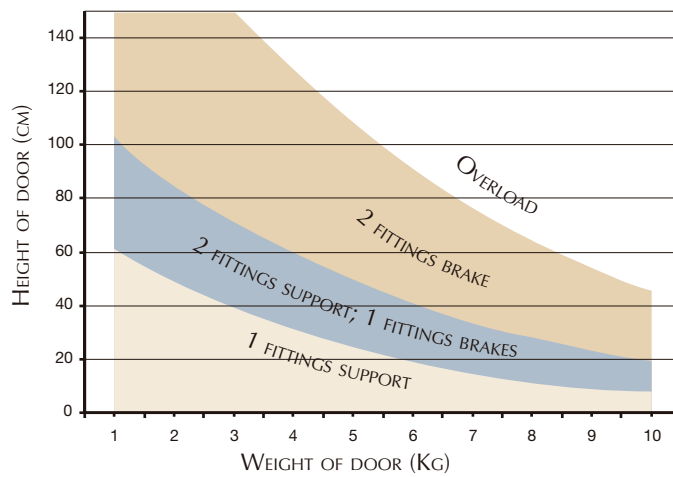

DEPENDING ON THE FORCE ADJUSTMENT, A VARIETY OF POSITIONS CAN BE ACHIEVED WITH THE 4 MM ALLEN SCREW (B), FROM SIMPLY BRAKING THE DOOR WHEN DROPPING TO THE INTERMEDIATE POSITIONING OF THE DOOR.

ASSEMBLY

THE FITTING IS VERY EASY TO ASSEMBLE. WHEN THE BRACKETS HAVE BEEN SCREWED IN PLACE INDEPENDENTLY, THE FITTING CAN BE FITTED INTO THEM MANUALLY, AND IT CAN THEREFORE BE SUPPLIED SEPARATELY.

TECHNICAL DATA

LIFTABLE TO 90° LID

LIFTABLE TO 75° LID

LIFTABLE TO 90° DOOR

A	B
8	90
9	91
10	92
11	93
12	95
13	96
14	97
15	98
16	99
17	100
18	101
19	102
20	103
21	103
22	104
23	105
24	105
25	106

LIFTABLE TO 75° DOOR

A	B
8	132
9	133
10	134
11	135
12	137
13	138
14	139
15	140
16	141
17	142
18	143
19	143
20	144
21	144
22	145
23	146
24	146
25	147

DROP-DOWN DOOR

A	B
8	98
9	99
10	100
11	101
12	103
13	104
14	105
15	106
16	107
17	108
18	109
19	110
20	111
21	111
22	112
23	113
24	113
25	114