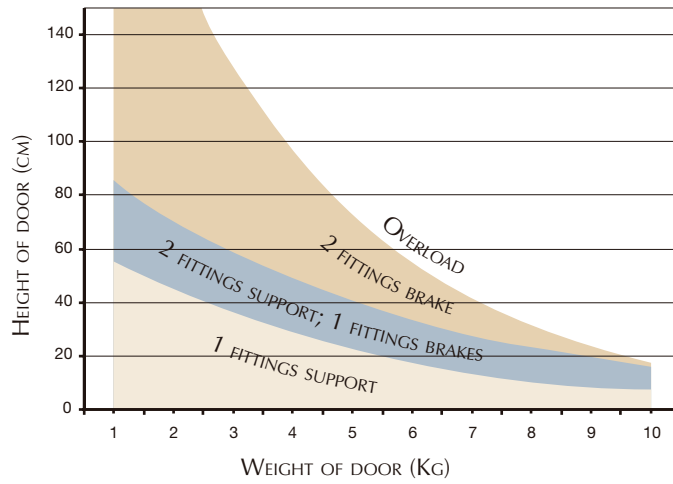

THE FITTING IS VERY EASY TO ASSEMBLE. WHEN THE BRACKETS HAVE BEEN SCREWED IN PLACE INDEPENDENTLY, THE FITTING CAN BE FITTED INTO THEM MANUALLY, AND IT CAN THEREFORE BE SUPPLIED SEPARATELY.

TECHNICAL DATA

LIFTABLE TO 90° LID

LIFTABLE TO 75° LID

LIFTABLE TO 90° DOOR

A	B
8	90
9	91
10	92
11	93
12	95
13	96
14	97
15	98
16	99
17	100
18	101
19	102
20	103
21	103
22	104
23	105
24	105
25	106

LIFTABLE TO 75° DOOR

A	B
8	132
9	133
10	134
11	135
12	137
13	138
14	139
15	140
16	141
17	142
18	143
19	143
20	144
21	144
22	145
23	146
24	146
25	147

DROP-DOWN DOOR

A	B
8	98
9	99
10	100
11	101
12	103
13	104
14	105
15	106
16	107
17	108
18	109
19	110
20	111
21	111
22	112
23	113
24	113
25	114