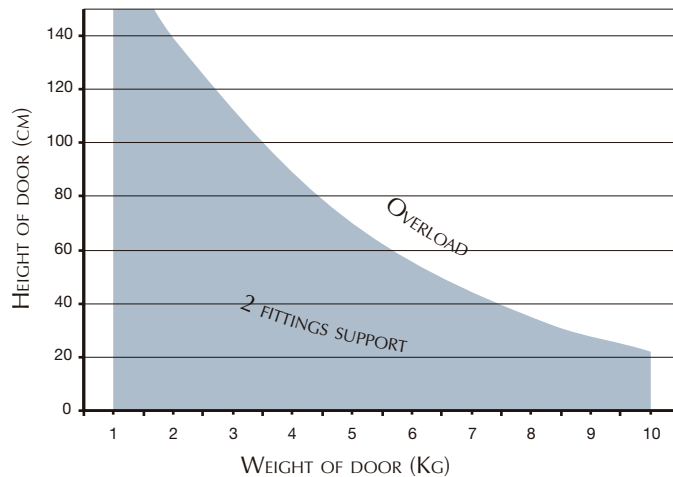

THE FITTING IS VERY EASY TO ASSEMBLE. WHEN THE BRACKETS HAVE BEEN SCREWED IN PLACE INDEPENDENTLY, THE FITTING CAN BE FITTED INTO THEM MANUALLY, AND IT CAN THEREFORE BE SUPPLIED SEPARATELY.

TECHNICAL DATA

LIFTABLE TO 90° LID

LIFTABLE TO 75° LID

LIFTABLE TO 90° DOOR

A	B
8	90
9	91
10	92
11	93
12	95
13	96
14	97
15	98
16	99
17	100
18	101
19	102
20	103
21	103
22	104
23	105
24	105
25	106

LIFTABLE TO 75° DOOR

A	B
8	132
9	133
10	134
11	135
12	137
13	138
14	139
15	140
16	141
17	142
18	143
19	143
20	144
21	144
22	145
23	146
24	146
25	147

DROP-DOWN DOOR

A	B
8	98
9	99
10	100
11	101
12	103
13	104
14	105
15	106
16	107
17	108
18	109
19	110
20	111
21	111
22	112
23	113
24	113
25	114