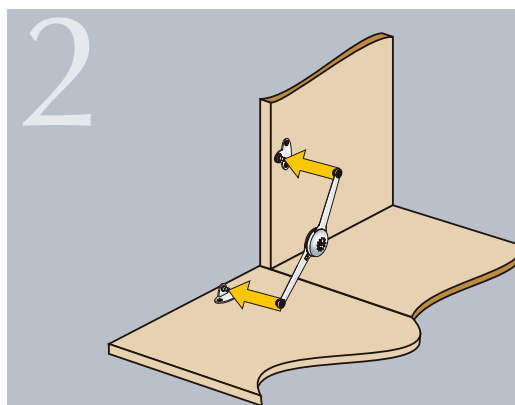

* Application has been made simple since brackets are fastened to the cabinet separately and then snap onto the fitting!

* Angle of opening varied from 75° to 90° by relocation of brackets and varies, according to type of hinge used.

* Adjusts from sliding, braking action to hold at intermediate positions.

* Reverses tension direction from LIFT-UP to DROP-DOWN function.

* Fastens interchangeably, LEFT to RIGHT.

CONFIGURATION OF FITTING

DEPENDING ON THE FORCE ADJUSTMENT, A VARIETY OF POSITIONS CAN BE ACHIEVED WITH THE 4 MM ALLEN SCREW (B), FROM SIMPLY BRAKING THE DOOR WHEN DROPPING TO THE INTERMEDIATE POSITIONING OF THE DOOR.

ASSEMBLY

THE FITTING IS VERY EASY TO ASSEMBLE. WHEN THE BRACKETS HAVE BEEN SCREWED IN PLACE INDEPENDENTLY, THE FITTING CAN BE FITTED INTO THEM MANUALLY, AND IT CAN THEREFORE BE SUPPLIED SEPARATELY.

TECHNICAL DATA