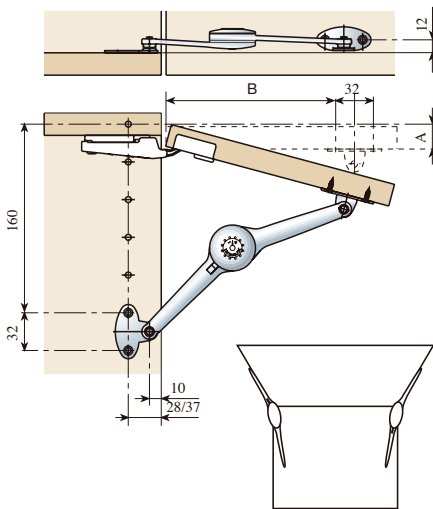

* Application has been made simple since brackets are fastened to the cabinet separately and then snap onto the fitting!

* Angle of opening varied from 75° to 90° by relocation of brackets and varies, according to type of hinge used.

THE FITTING IS VERY EASY TO ASSEMBLE. WHEN THE BRACKETS HAVE BEEN SCREWED IN PLACE INDEPENDENTLY, THE FITTING CAN BE FITTED INTO THEM MANUALLY, AND IT CAN THEREFORE BE SUPPLIED SEPARATELY.

TECHNICAL DATA

LIFTABLE TO 90° LID

LIFTABLE TO 75° LID

LIFTABLE TO 90° DOOR

A	B
8	90
9	91
10	92
11	93
12	95
13	96
14	97
15	98
16	99
17	100
18	101
19	102
20	103
21	103
22	104
23	105
24	105
25	106

LIFTABLE TO 75° DOOR

A	B
8	132
9	133
10	134
11	135
12	137
13	138
14	139
15	140
16	141
17	142
18	143
19	143
20	144
21	144
22	145
23	146
24	146
25	147

DROP-DOWN DOOR

A	B
8	98
9	99
10	100
11	101
12	103
13	104
14	105
15	106
16	107
17	108
18	109
19	110
20	111
21	111
22	112
23	113
24	113
25	114