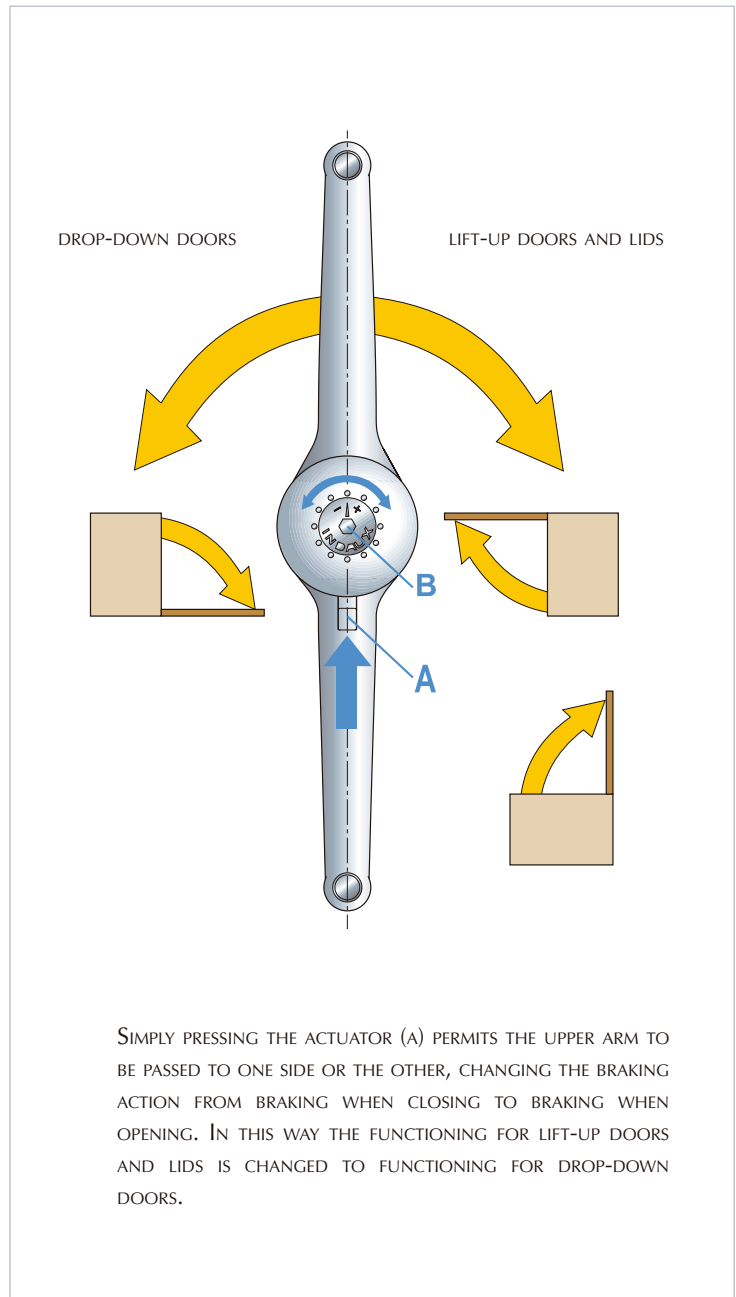

* Application has been made simple since brackets are fastened to the cabinet separately and then snap onto the fitting!

* Angle of opening varied from 75° to 90° by relocation of brackets and varies, according to type of hinge used.

* Adjusts from sliding, braking action to hold at intermediate positions.

* Reverses tension direction from LIFT-UP to DROP-DOWN function.

* Fastens interchangeably, LEFT to RIGHT.

CONFIGURATION OF FITTING

DEPENDING ON THE FORCE ADJUSTMENT, A VARIETY OF POSITIONS CAN BE ACHIEVED WITH THE 4 MM ALLEN SCREW (B), FROM SIMPLY BRAKING THE DOOR WHEN DROPPING TO THE INTERMEDIATE POSITIONING OF THE DOOR.

ASSEMBLY