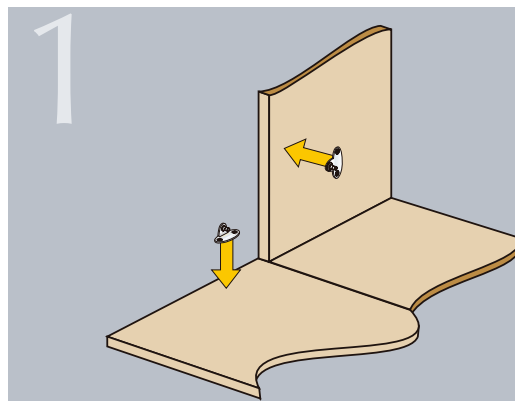

* Application has been made simple since brackets are fastened to the cabinet separately and then snap onto the fitting!

* Angle of opening varied from 75° to 90° by relocation of brackets and varies, according to type of hinge used.

* Adjusts from sliding, braking action to hold at intermediate positions.

* Reverses tension direction from LIFT-UP to DROP-DOWN function.

* Fastens interchangeably, LEFT to RIGHT.

CONFIGURATION OF FITTING

DEPENDING ON THE FORCE ADJUSTMENT, A VARIETY OF POSITIONS CAN BE ACHIEVED WITH THE 4 MM ALLEN SCREW (B), FROM SIMPLY BRAKING THE DOOR WHEN DROPPING TO THE INTERMEDIATE POSITIONING OF THE DOOR.

ASSEMBLY

THE FITTING IS VERY EASY TO ASSEMBLE. WHEN THE BRACKETS HAVE BEEN SCREWED IN PLACE INDEPENDENTLY, THE FITTING CAN BE FITTED INTO THEM MANUALLY, AND IT CAN THEREFORE BE SUPPLIED SEPARATELY.

TECHNICAL DATA