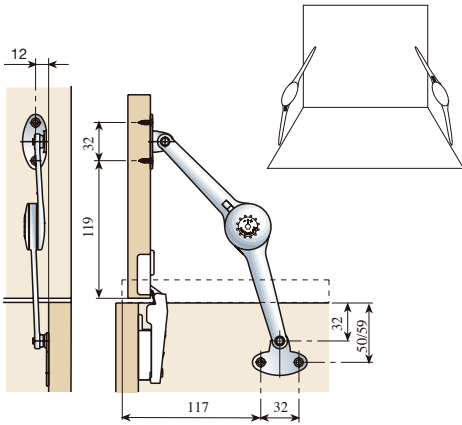

* Application has been made simple since brackets are fastened to the cabinet separately and then snap onto the fitting!

* Angle of opening varied from 75° to 90° by relocation of brackets and varies, according to type of hinge used.

* Adjusts from sliding, braking action to hold at intermediate positions.

* Reverses tension direction from LIFT-UP to DROP-DOWN function.

* Fastens interchangeably, LEFT to RIGHT.

CONFIGURATION OF FITTING

DEPENDING ON THE FORCE ADJUSTMENT, A VARIETY OF POSITIONS CAN BE ACHIEVED WITH THE 4 MM ALLEN SCREW (B), FROM SIMPLY BRAKING THE DOOR WHEN DROPPING TO THE INTERMEDIATE POSITIONING OF THE DOOR.

ASSEMBLY

THE FITTING IS VERY EASY TO ASSEMBLE. WHEN THE BRACKETS HAVE BEEN SCREWED IN PLACE INDEPENDENTLY, THE FITTING CAN BE FITTED INTO THEM MANUALLY, AND IT CAN THEREFORE BE SUPPLIED SEPARATELY.

TECHNICAL DATA