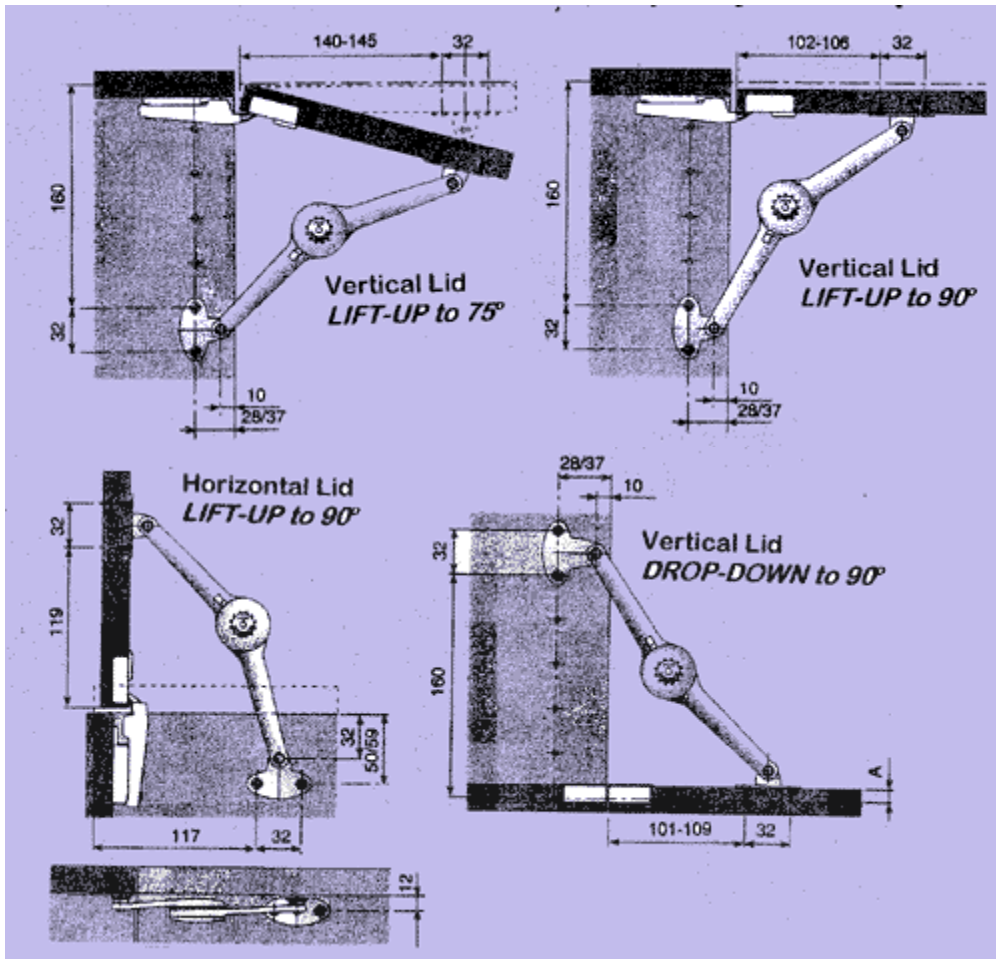

DELTA

....the amazing lid stay that's
convertible!
reversible!
adjustable!
demountable!

- Mount the brackets separately? YES!
- Precisely adjust the braking power? YES!
- Switch a left-hand to right-hand? YES!
- Stop the lid at intermediate positions? YES!
- Switch a lift-up stay to a drop stay? YES!

* Strong, die-cast nickel-plated zamak for lids up to 20 lbs!
Lighter lids require only one fitting. Only 8" long overall.

* All holes on 32mm centers and can be placed either 27mm or 32mm from the leading edge for users of the 32mm combination drilling system.

* Application has been made simple since brackets are fastened to the cabinet separately and then snap onto the fitting!

* Angle of opening varied from 75° to 90° by relocation of brackets and varies, according to type of hinge used.

* Adjusts from sliding, braking action to hold at intermediate positions.

* Reverses tension direction from LIFT-UP to DROP-DOWN function.

* Fastens interchangeably, LEFT to RIGHT.

CONFIGURATION OF FITTING