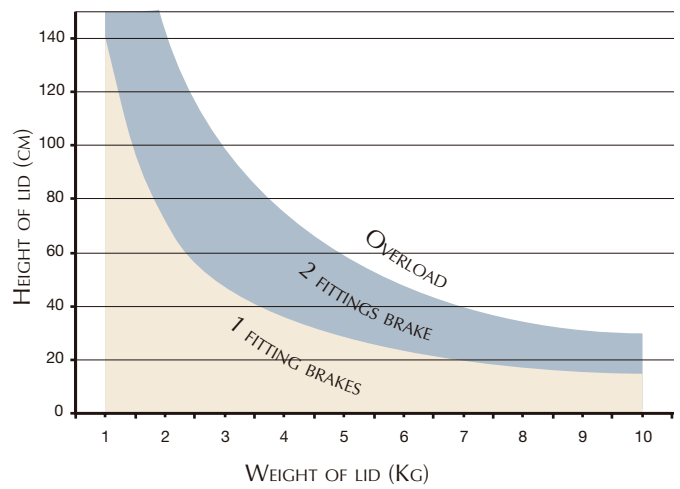

DEPENDING ON THE FORCE ADJUSTMENT, A VARIETY OF POSITIONS CAN BE ACHIEVED WITH THE 4 MM ALLEN SCREW (B), FROM SIMPLY BRAKING THE DOOR WHEN DROPPING TO THE INTERMEDIATE POSITIONING OF THE DOOR.

ASSEMBLY

THE FITTING IS VERY EASY TO ASSEMBLE. WHEN THE BRACKETS HAVE BEEN SCREWED IN PLACE INDEPENDENTLY, THE FITTING CAN BE FITTED INTO THEM MANUALLY, AND IT CAN THEREFORE BE SUPPLIED SEPARATELY.

TECHNICAL DATA

LIFTABLE TO 90° LID

LIFTABLE TO 75° LID

LIFTABLE TO 90° DOOR

A	B
8	90
9	91
10	92
11	93
12	95
13	96
14	97
15	98
16	99
17	100
18	101
19	102
20	103
21	103
22	104
23	105
24	105
25	106

LIFTABLE TO 75° DOOR

A	B
8	132
9	133
10	134
11	135
12	137
13	138
14	139
15	140
16	141
17	142
18	143
19	143
20	144
21	144
22	145
23	146
24	146
25	147