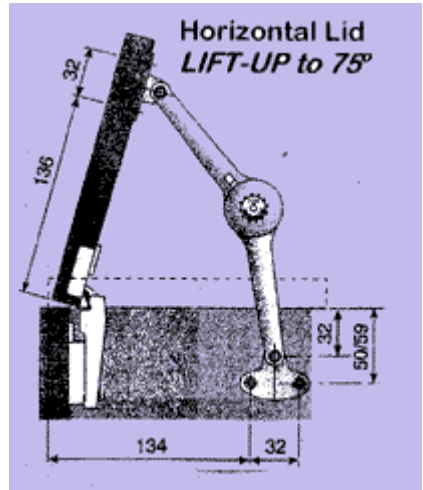

DELTA

....the amazing lid stay that's
convertible!
reversible!
adjustable!
demountable!

- Mount the brackets separately? YES!
- Precisely adjust the braking power? YES!
- Switch a left-hand to right-hand? YES!
- Stop the lid at intermediate positions? YES!
- Switch a lift-up stay to a drop stay? YES!

* Strong, die-cast nickel-plated zamak for lids up to 20 lbs!
Lighter lids require only one fitting. Only 8" long overall.

* All holes on 32mm centers and can be placed either 27mm or 32mm from the leading edge for users of the 32mm combination drilling system.

* Application has been made simple since brackets are fastened to the cabinet separately and then snap onto the fitting!

* Angle of opening varied from 75° to 90° by relocation of brackets and varies, according to type of hinge used.

* Adjusts from sliding, braking action to hold at intermediate positions.

* Reverses tension direction from LIFT-UP to DROP-DOWN function.

* Fastens interchangeably, LEFT to RIGHT.

CONFIGURATION OF FITTING