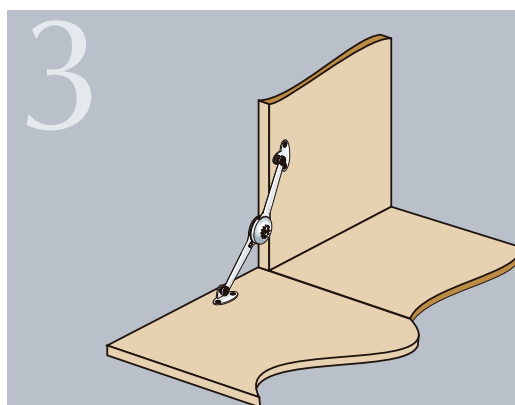

ASSEMBLY

THE FITTING IS VERY EASY TO ASSEMBLE. WHEN THE BRACKETS HAVE BEEN SCREWED IN PLACE INDEPENDENTLY, THE FITTING CAN BE FITTED INTO THEM MANUALLY, AND IT CAN THEREFORE BE SUPPLIED SEPARATELY.