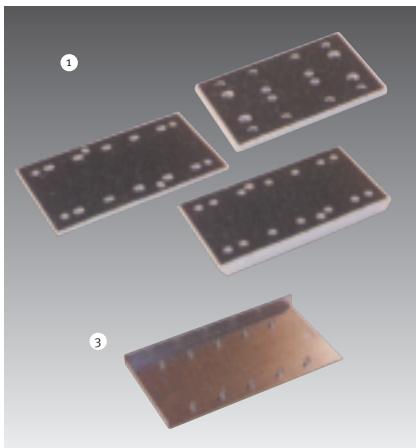

Sanding pads and accessories for RS orbital sanders

Sanding pads accessories

No.	Description and application	Type	Item No.	Price
1	StickFix sanding pads for use in conjunction with StickFix abrasives RS 400 RS 2 RS 2	STF 80 x 130 mm	489 252	19.00
		STF 115 x 225 mm	483 679	28.50
		STF 115 x 225 mm-KS ¹⁾	485 648	30.50
2	MPE sanding pads for use in conjunction with clamped abrasives RS 2 (not shown) RS 2 (not shown)	115 x 225 mm	484 538	15.00
		115 x 225 mm-KS ¹⁾	485 647	28.50
3	Hole punch to perforate standard abrasives for clamping fitting RS 2	10 holes, 115 x 225 mm	481 523	19.00

¹⁾ with side edge protection

Deltex sander DX 93 E

Hard on the material – not on you

Festool gear-driven sanders are designed for strong abrasion through reduction gearing.

This means that they are ideal for stripping off old, thick, and stubborn coatings.

Festool gear-drive sanders are both powerful and economic to run. The DX 93 E gives excellent and complete abrasion in corners.

DX 93 E

A handy sander for difficult and hard-to-reach spots, the Deltex provides perfect sanding results in even the tightest of corners. The Deltex triangular sanding pad means you can power sand using the full area of the pad right into the tightest corner, saving labor and eliminating time-consuming manual sanding in problem areas.

Deltex is the ideal tool for sanding edges, surfaces, and corners in a single operation; for example, wooden staircases, parquet floors, etc. With a housing diameter of only 2 1/4" in the grip area, Deltex rests comfortably in your hand for fatigue-free work.