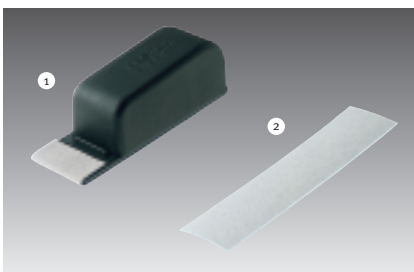

Hand abrasives

Pocket StickFix

No.	Description and application	Grit	Type	Item No.	Price
1	Pocket StickFix Hand sanding block		STF 46 x 178	583 129	9.50
2	StickFix abrasives for Pocket StickFix (pack of 10)	P 40 P 80 P 120 P 180 assorted P40 - P180	STF 46 x 178	492 843 492 844 492 845 492 846 492 847	3.00 3.00 3.00 3.00 3.00