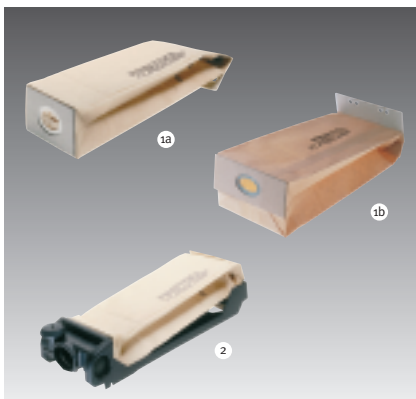

Turbo filter bags

No.	Description and application	Type	Item No.	Price
1	Turbo dust bags Paper dust bags for turbo dust extraction (packs of 5) a) RS 400 b) RS 2 Pack of 25 a) RS 400 b) RS 2	TF-RS 400	489 128	5.00
		TF-II-ET/RS	487 779	5.00
		TF-RS 400/25	489 127	23.00
		TF-II-ET/RS/25	487 871	24.00
2	Turbo dust bag set Paper dust bag for turbo dust extraction Version with plastic holder RS 400 RS 2 ETS 150	TFS-RS 400	489 129	14.00
		TFS-II-ET/RS	487 780	19.00
		TFS-ES 150	489 631	15.00

¹⁾ with side edge protection

Deltex sander DX 93 E

Hard on the material – not on you

Festool gear-driven sanders are designed for strong abrasion through reduction gearing.

This means that they are ideal for stripping off old, thick, and stubborn coatings.

Festool gear-drive sanders are both powerful and economic to run. The DX 93 E gives excellent and complete abrasion in corners.