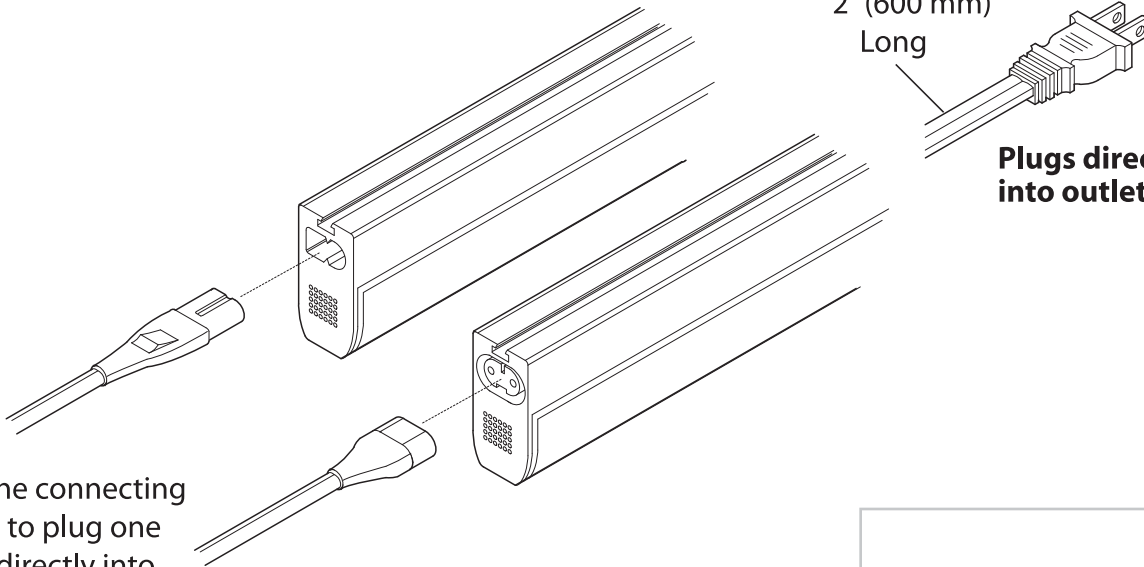

2' (600 mm)
Long

Plugs directly
into outlet

Use the connecting
cords to plug one
light directly into
another.

MEPLA ALFIT
Illumina™ T5 Fluorescent