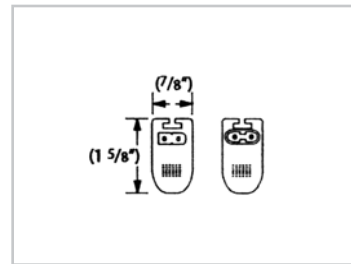

2' (600 mm)
Long

Plugs directly
into outlet

Use the connecting
cords to plug one
light directly into
another.

MEPLA ALFIT
Illumina™ T5 Fluorescent