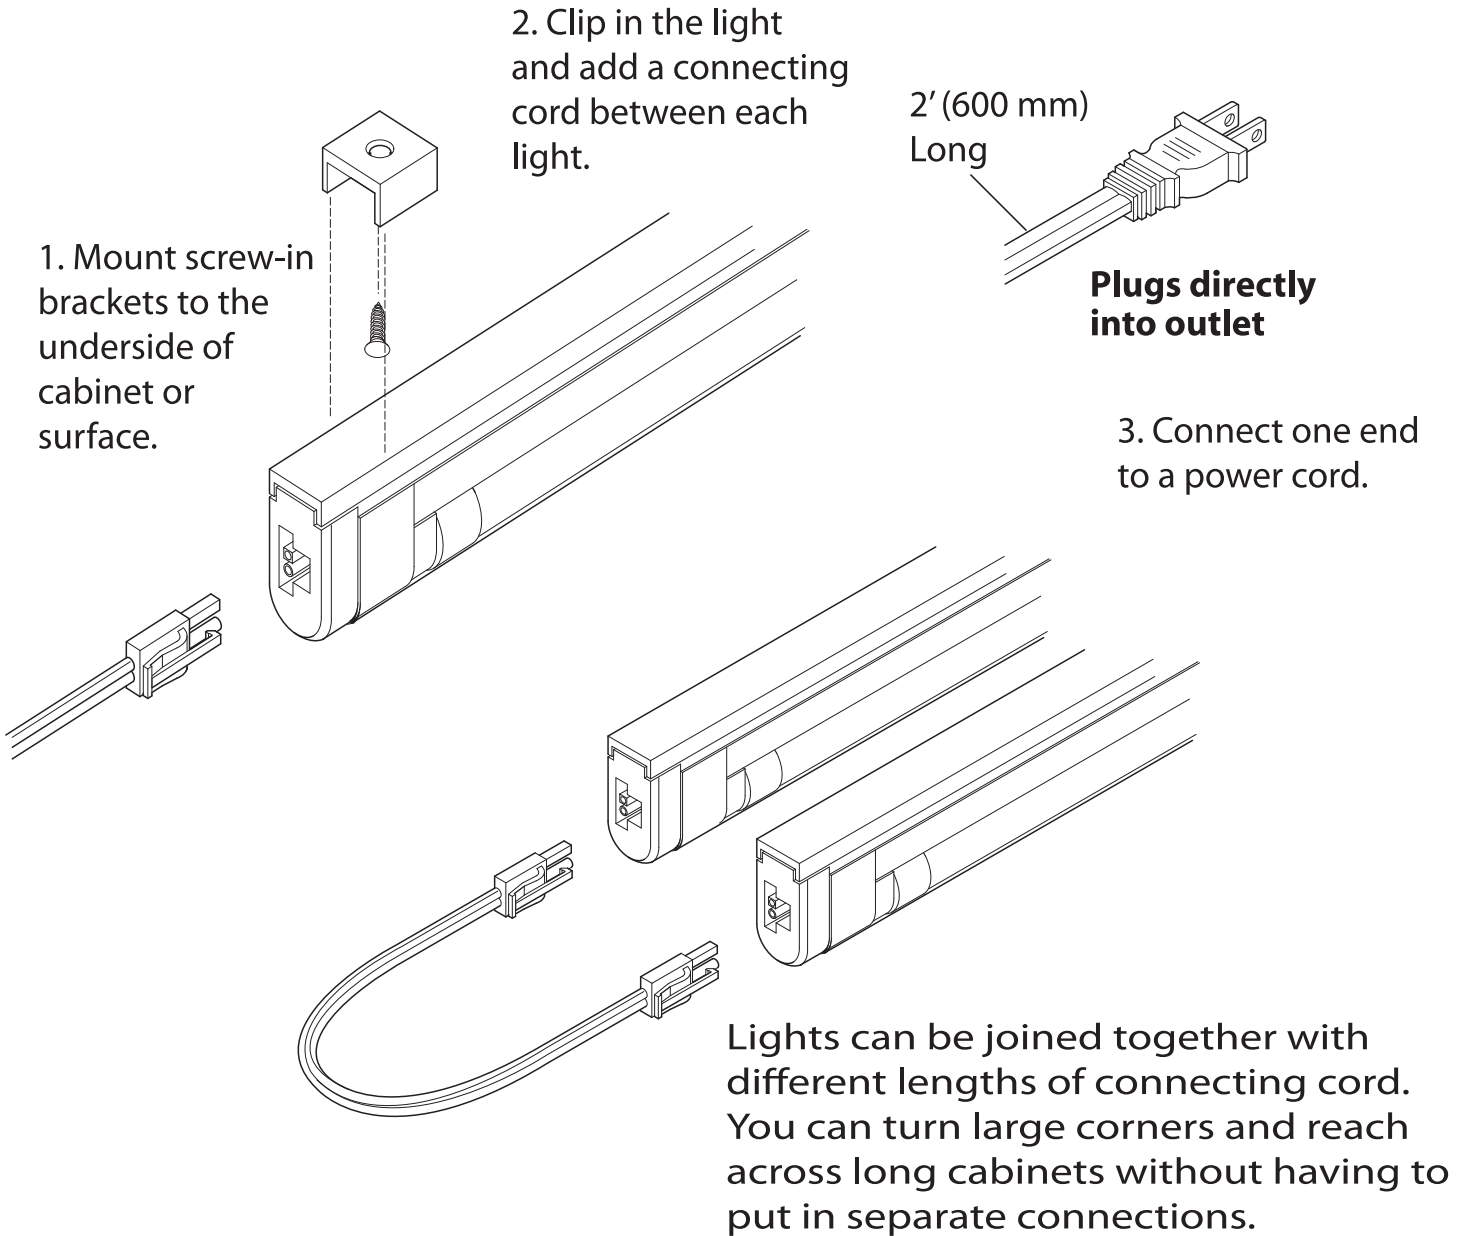

## Installation with mounting clips.

**MEPLA ALFIT**

Ilumina™ T4 Fluorescent

**McFEELY'S™** 1-800-443-7937 | [www.McFeelys.com](http://www.McFeelys.com)

01-2008