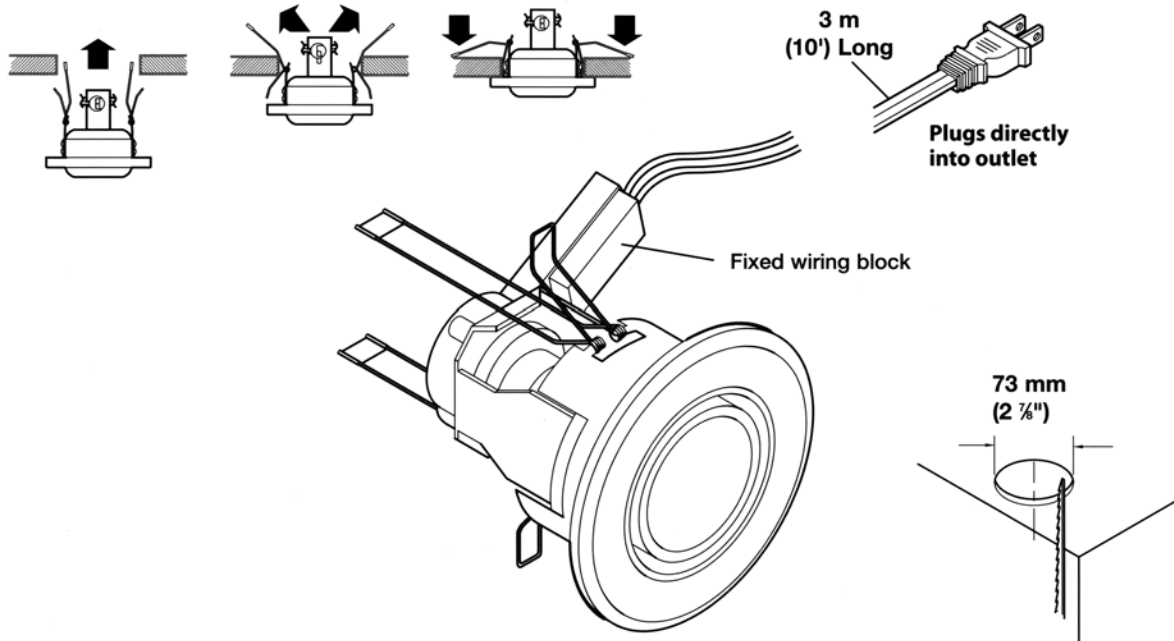

Installation with butterfly clips

Minimum installation depth

MEPLA ALFIT

Ilumina™ Swivel Spotlight – 35 W Halogen

McFEELY'S™ 1-800-443-7937 | www.McFeelys.com 01-2008