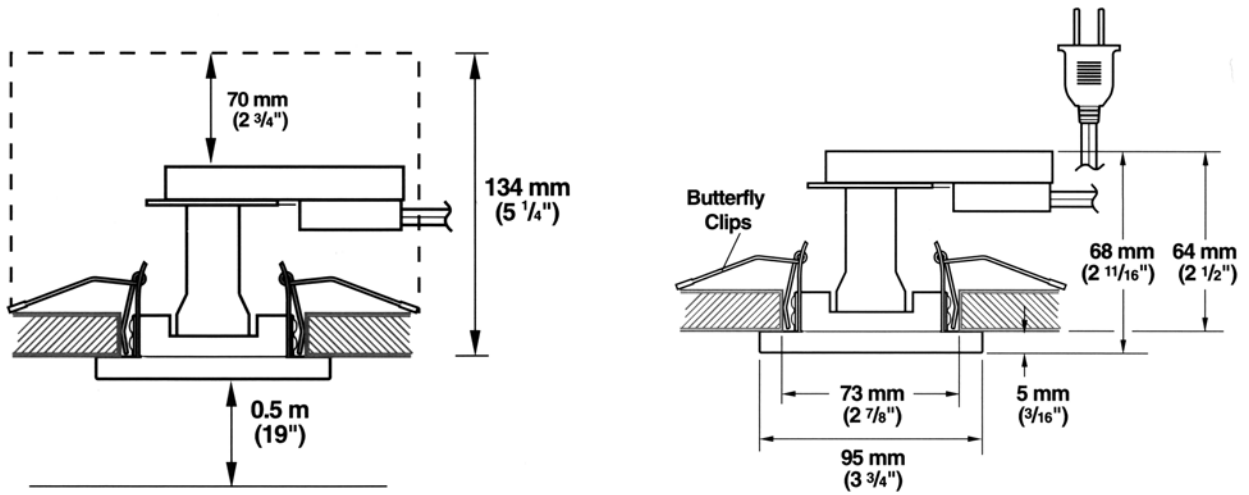

Installation with butterfly clips

Minimum installation depth

MEPLA ALFIT

Ilumina™ Swivel Spotlight – 35 W Halogen

McFEELY'S™ 1-800-443-7937 | www.McFeelys.com 01-2008