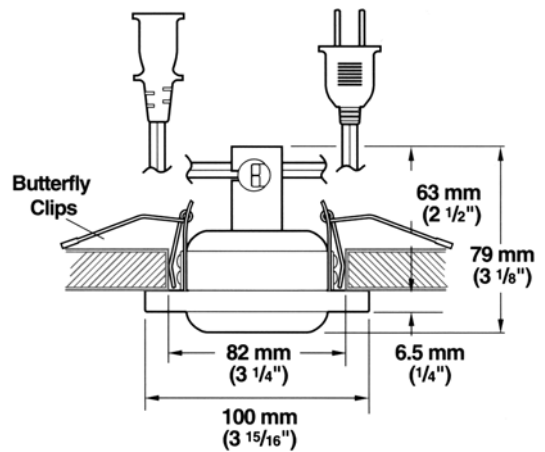

Installation with butterfly clips

Minimum installation depth

MEPLA ALFIT

Ilumina™ Swivel Spotlight – 40 W Incandescent

McFEELY'S™ 1-800-443-7937 | www.McFeelys.com 01-2008