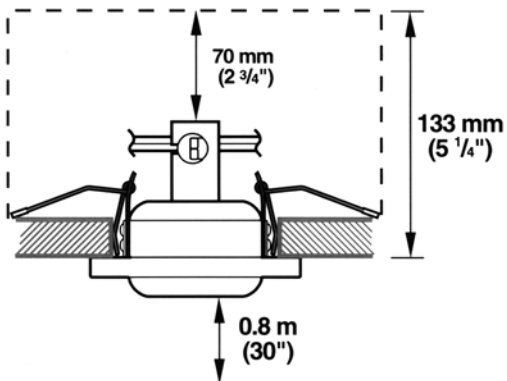

Installation with butterfly clips

Minimum installation depth

MEPLA ALFIT

Ilumina™ Swivel Spotlight – 40 W Incandescent

McFEELY'S™ 1-800-443-7937 | www.McFeelys.com 01-2008