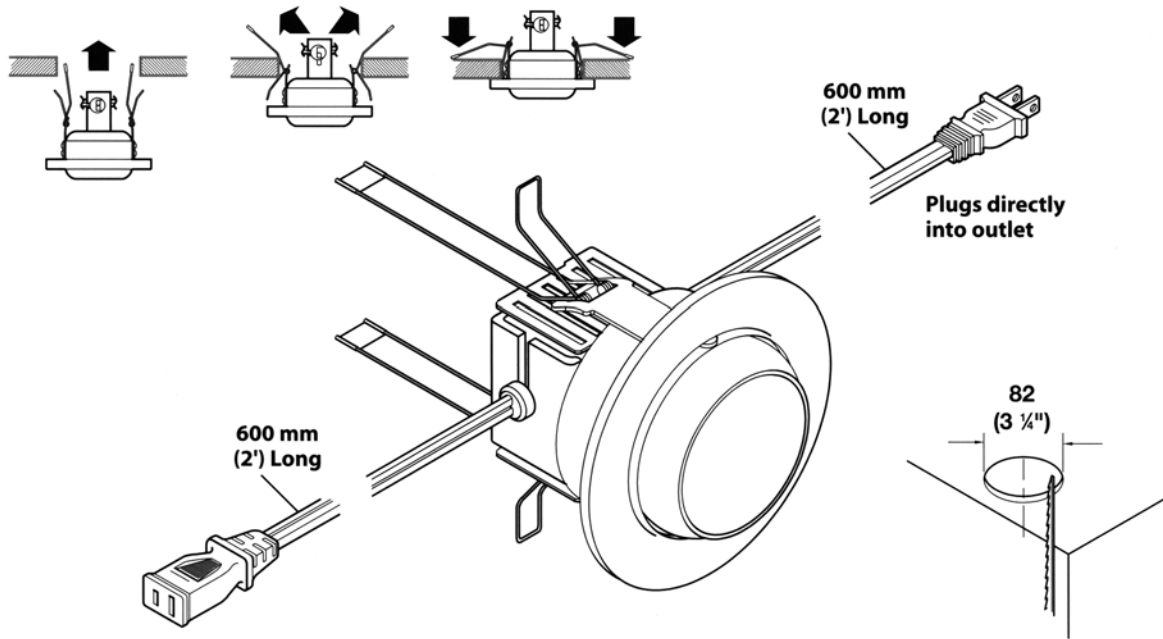

Installation with butterfly clips

Minimum installation depth

MEPLA ALFIT

Ilumina™ Swivel Spotlight – 40 W Incandescent

McFEELY'S™ 1-800-443-7937 | www.McFeelys.com 01-2008