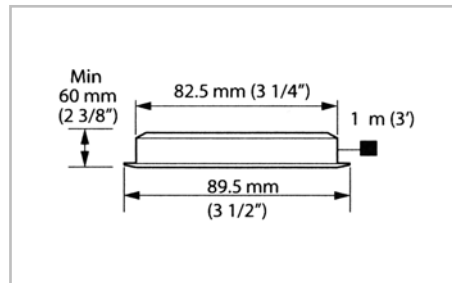

Order lights plus power supply. Link up to 9 W total.

MEPLA ALFIT

Ilumina™ Swivel 3 W LED Light