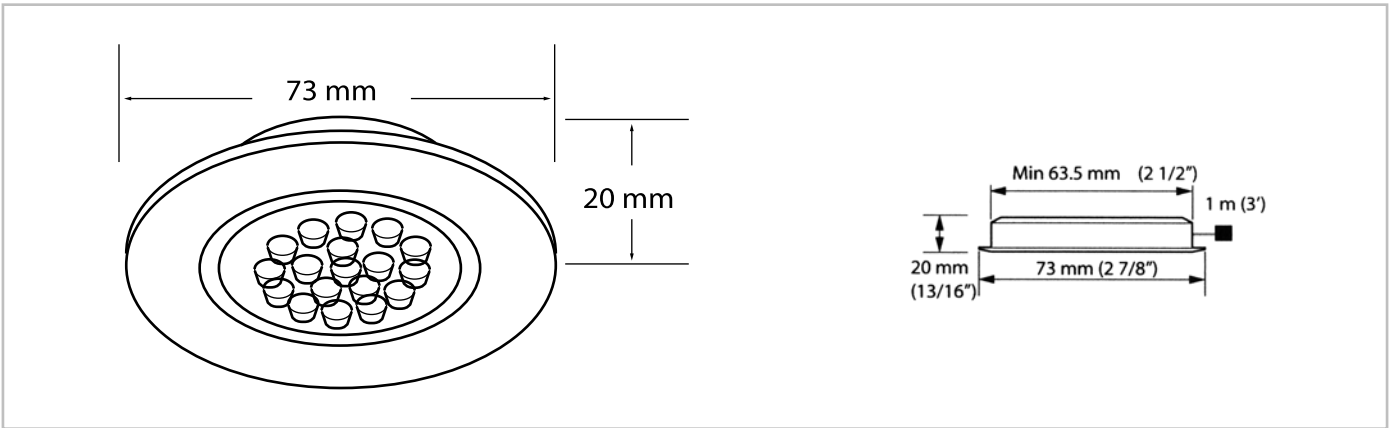

Order lights plus power supply. Link up to 9 W total.

MEPLA ALFIT

Ilumina™ Puck 2 W LED Light